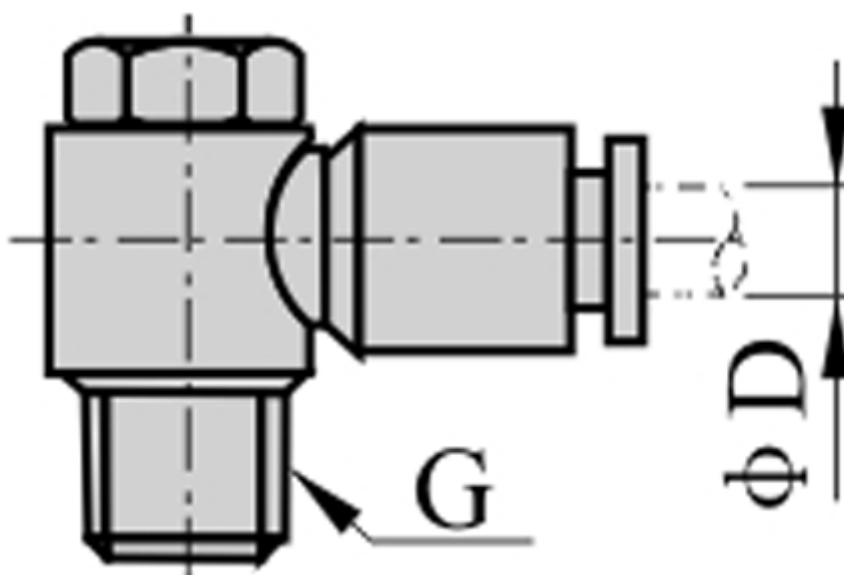

Data Sheet

Article number: 58EPH602

Description: Fitting EPH602 Banjo connector
Male thread 1/4", tube diameter 6

Measures

D = 6
Thread = 1/4"